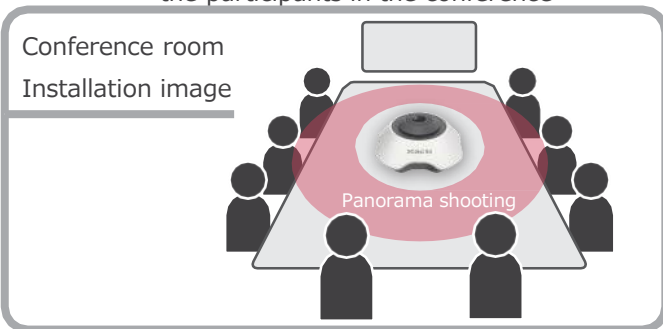

# 360°Web meeting camera CX-MT100

Working remotely !  
Communication with  
coworkers in the office

- ▶ Select from vertical panoramic mode and super wide-angle mode
- ▶ Optimal image quality for web conferencing with our original image processing engine

## ▶ Automatically switching Shooting mode by simply changing the placement

### Flat Vertical panorama mode

Camera in the center of the conference room  
Take a panoramic shot of the entire room to capture all the participants in the conference

### Vertical ultra wide-angle mode

Placed the camera vertically, it will automatically switch to ultra-wide-angle mode, taking a wide range of pictures in the conference room.

Contact us at ↓

<https://xacti-co.com/contact/>