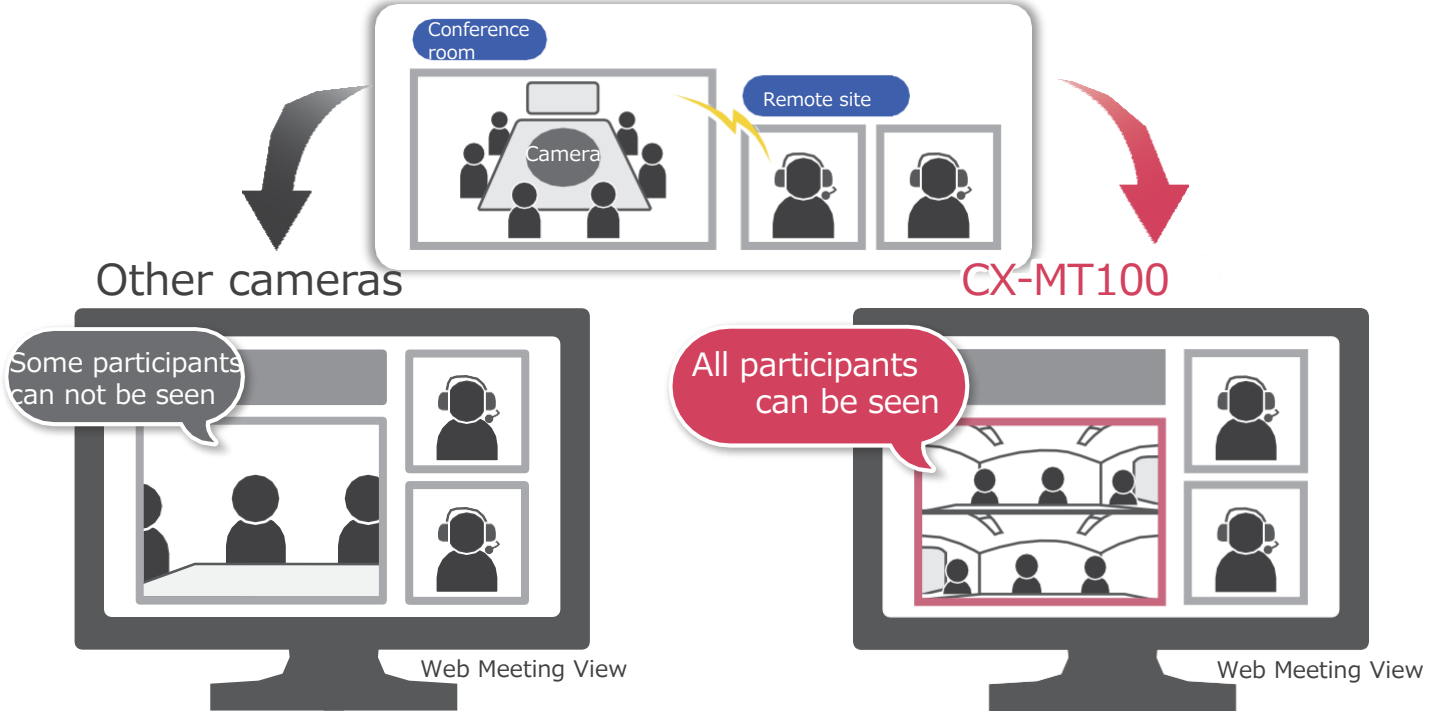

# 360°Web meeting camera CX-MT100

Working remotely !  
Communication with  
coworkers in the office

- ▶ Select from vertical panoramic mode and super wide-angle mode
- ▶ Optimal image quality for web conferencing with our original image processing engine

### Flat Vertical panorama mode

Camera in the center of the conference room  
Take a panoramic shot of the entire room to capture all the participants in the conference

### Vertical ultra wide-angle mode

Placed the camera vertically, it will automatically switch to ultra-wide-angle mode, taking a wide range of pictures in the conference room.

Contact us at ↓

<https://xacti-co.com/contact/>

# 360°Web meeting camera CX-MT100

▶ With / Post Corona , New work style with our Omnidirectional camera

Covering all participants from the conference room