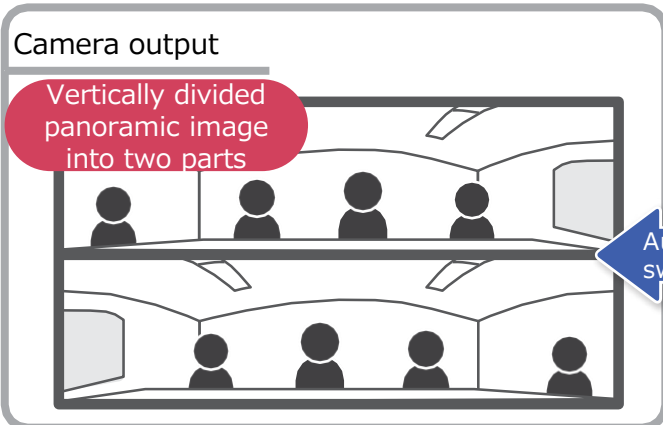

# 360°Web meeting camera CX-MT100

Working remotely !  
Communication with  
coworkers in the office

- ▶ Select from vertical panoramic mode and super wide-angle mode
- ▶ Optimal image quality for web conferencing with our original image processing engine

## ▶ Automatically switching Shooting mode by simply changing the placement

### Flat Vertical panorama mode

Camera in the center of the conference room  
Take a panoramic shot of the entire room to capture all the participants in the conference

Video output	UVC1.1
Audio output	UAC1.0
Connector	Micro B connector
Microphone	High-sensitivity omnidirectional monaural microphone
Video recording /External device connection	-
Power	DC5V±5% (USB)
Operating temperature	- 5°C ~ + 40°C
Power consumption	TBD
Size	98.6×98.6×47.2mm(Excluding protrusions)
Tripod seat	Tripod screw for cameras (JIS B7103 standard)
Accessories	USB Cable microB-TypeA(Approx.1.5m), Pedestal, lens cap, instruction manual, warranty card