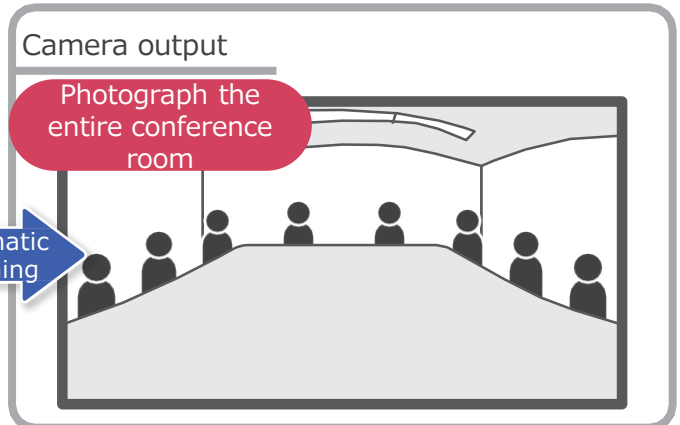

# 360°Web meeting camera CX-MT100

Working remotely !  
Communication with  
coworkers in the office

- ▶ Select from vertical panoramic mode and super wide-angle mode
- ▶ Optimal image quality for web conferencing with our original image processing engine

## ▶ Automatically switching Shooting mode by simply changing the placement

### Flat Vertical panorama mode

Camera in the center of the conference room  
Take a panoramic shot of the entire room to capture all the participants in the conference

### Vertical ultra wide-angle mode

Placed the camera vertically, it will automatically switch to ultra-wide-angle mode, taking a wide range of pictures in the conference room.

Contact us at ↓

<https://xacti-co.com/contact/>