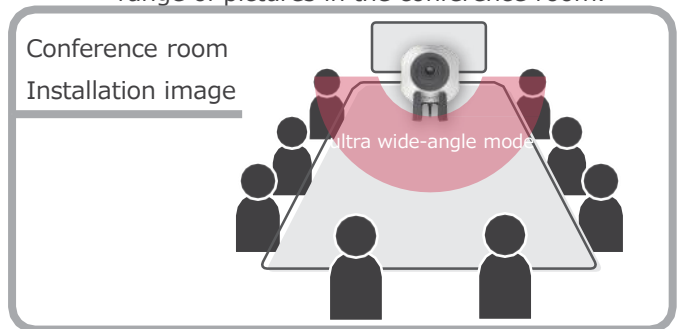

# 360°Web meeting camera CX-MT100

Working remotely !  
Communication with  
coworkers in the office

- ▶ Select from vertical panoramic mode and super wide-angle mode
- ▶ Optimal image quality for web conferencing with our original image processing engine

## ▶ Automatically switching Shooting mode by simply changing the placement

### Flat Vertical panorama mode

Camera in the center of the conference room  
Take a panoramic shot of the entire room to capture all the participants in the conference

### Vertical ultra wide-angle mode

Placed the camera vertically, it will automatically switch to ultra-wide-angle mode, taking a wide range of pictures in the conference room.

Contact us at ↓

<https://xacti-co.com/contact/>